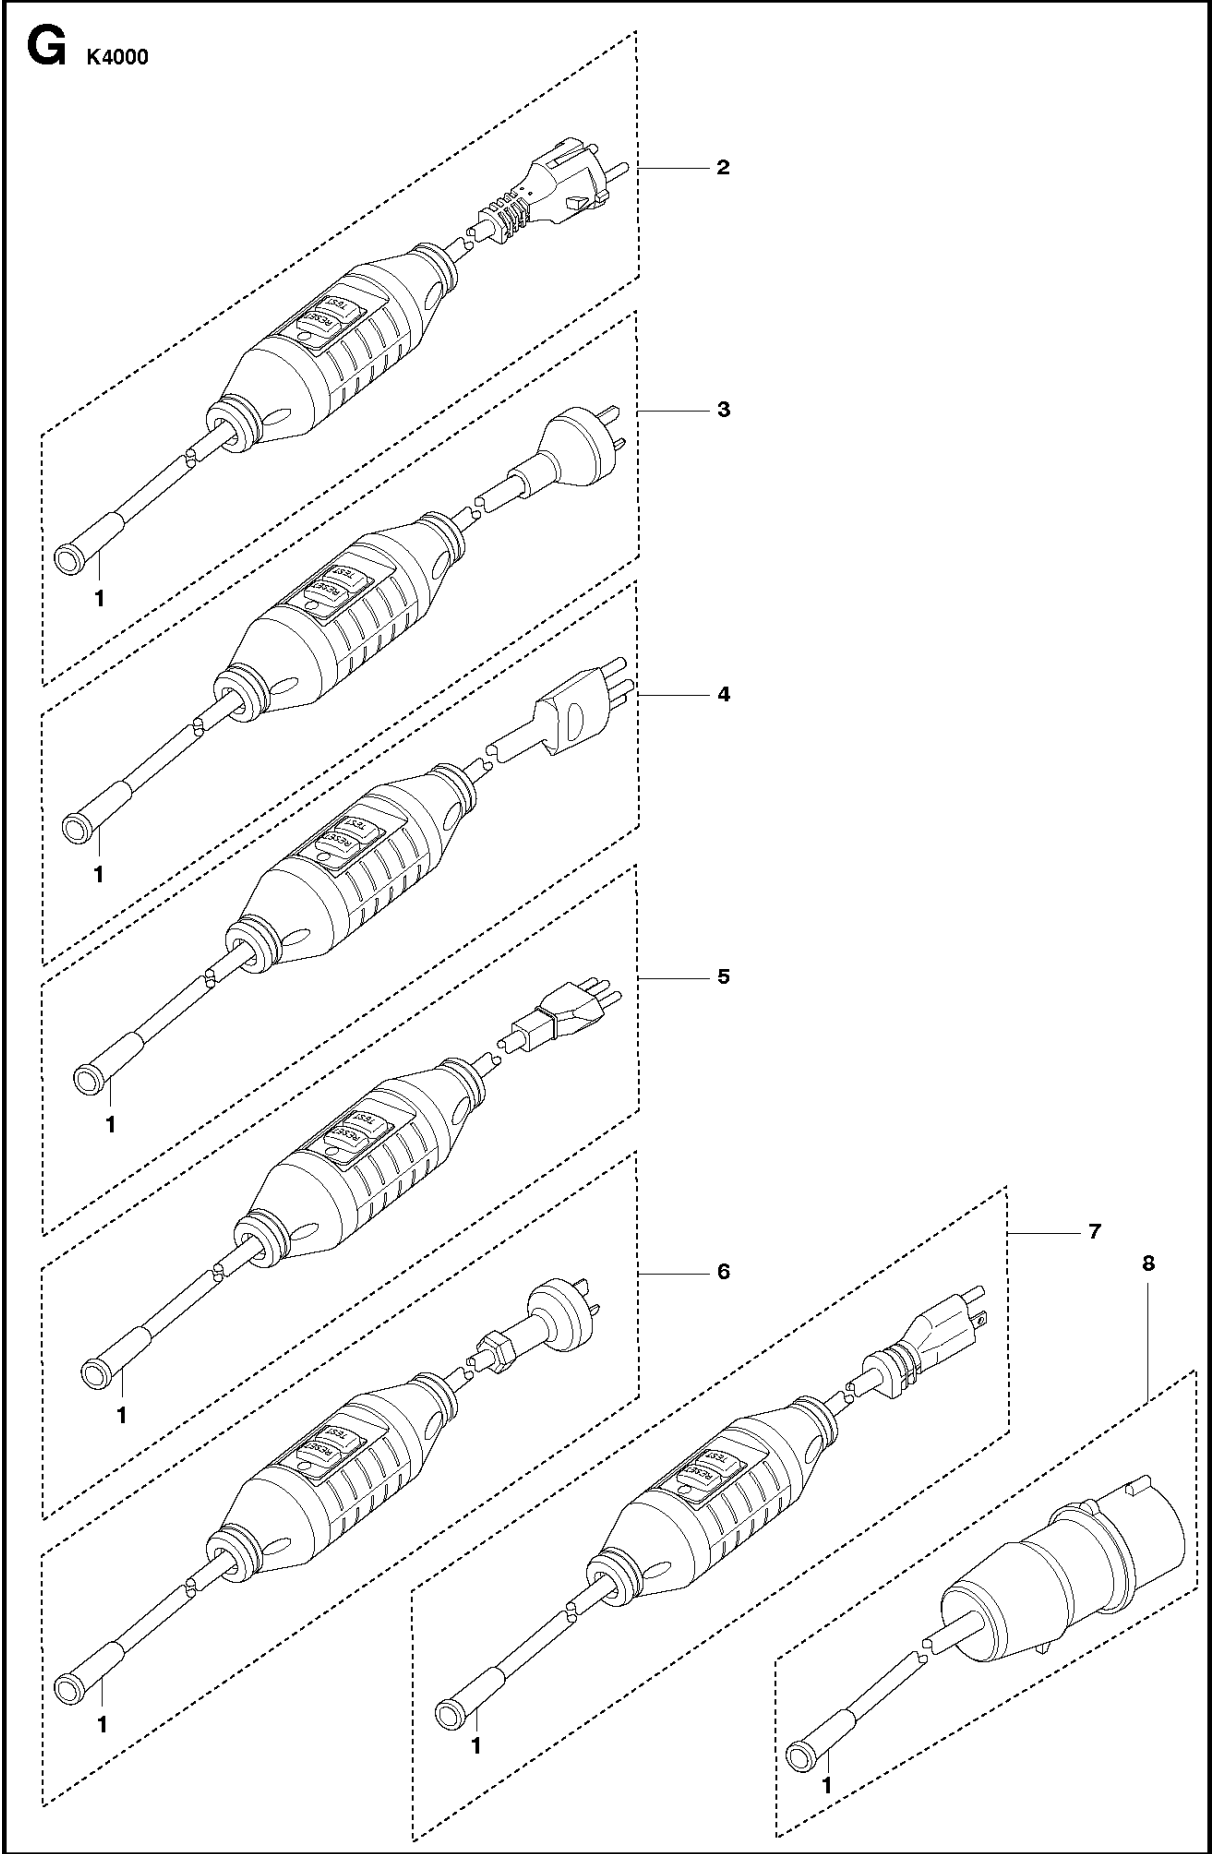

ELECTRICAL

K 4000, 2018-03

Ref	Part No	Description	Remark	QTY KIT
1	575 81 10-01	CABLE SLEEVE		1
2	594 00 56-01	CABLE ASSY	230V PRCD, incl 1	1
3	594 00 56-06	CABLE ASSY	110V PRCD, AU, incl 1	1
4	594 00 56-05	CABLE ASSY	230V PRCD, CH, incl 1	1
5	594 00 56-07	CABLE ASSY	230V PRCD, BR, incl 1	1
6	594 00 56-02	CABLE ASSY	230V PRCD, CN, incl 1	1
7	594 00 56-03	CABLE ASSY	100-120V PRCD, JP, US, incl 1	1
8	593 90 39-01	CABLE ASSY	110V UK, incl 1	1